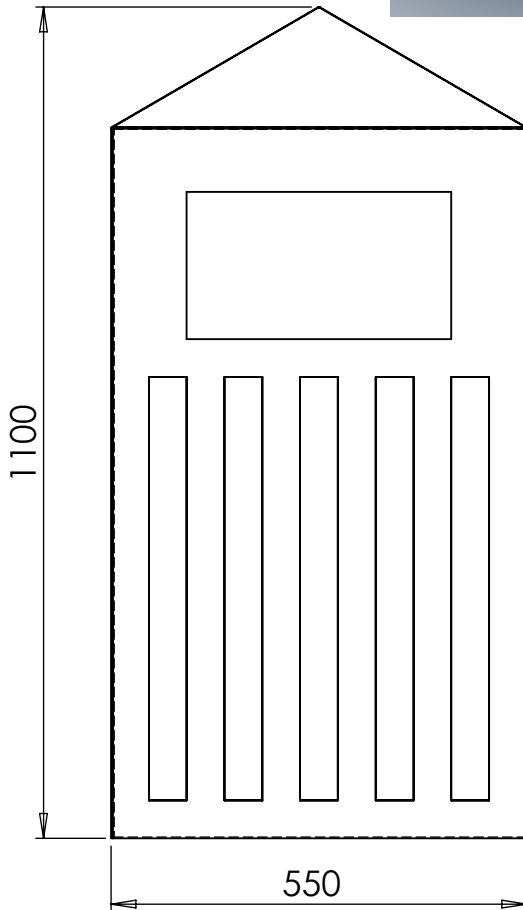

Litterbins | ASF 7002 - Floor Mounted

Materials:

Stainless Steel Grade 316

Finish:

Satin Brushed with alternate panels highly polished to provide contrast

Fixing:

Above Ground Fixing via resin anchor bolts

Liner:

Supplied with sheet metal liner with handles

Optional Extras:

Above or Below Ground Fixing available.
Other Finishes include; High Polish, Bead Blasting or Polyester Powder Coating in RAL Colour