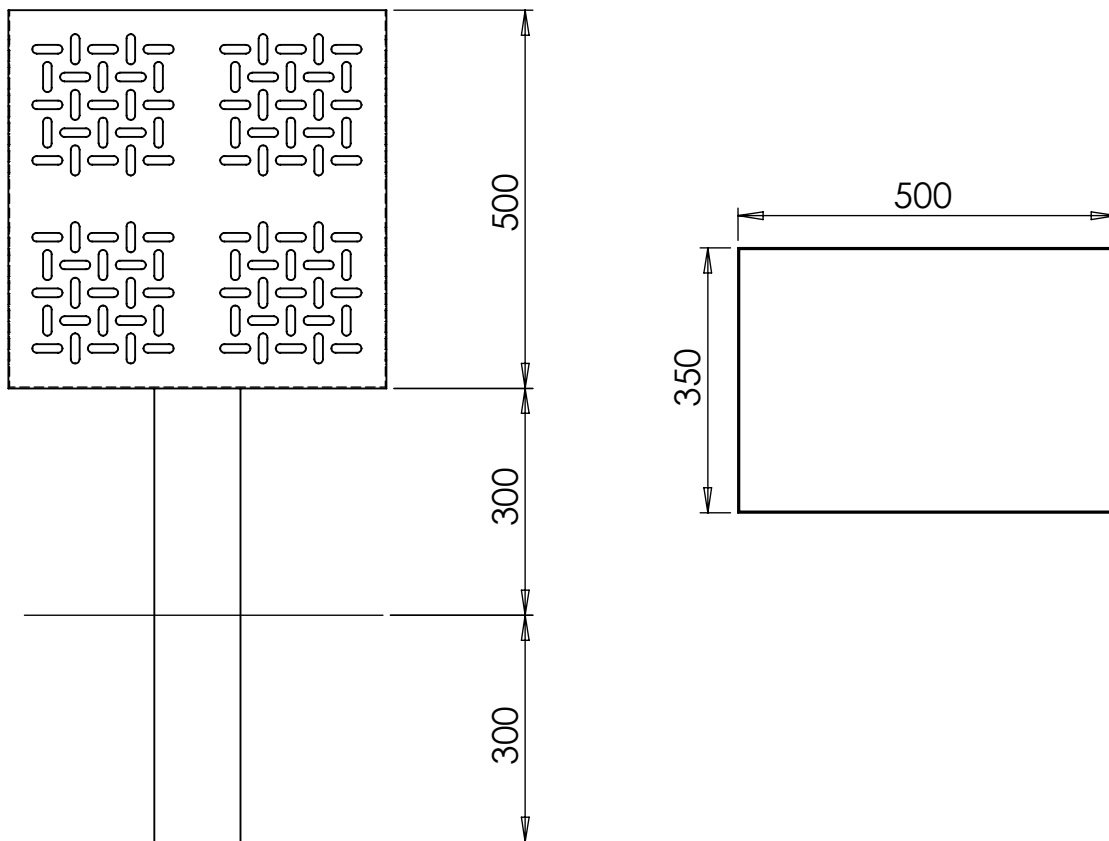

Litterbins | ASF 7003 - Pedestal Mounted

Materials:

Stainless Steel Grade 316

Finish:

Satin Brushed

Fixing:

Pedestal Root Fixing

Liner:

Supplied with sheet metal liner with handles

Optional Extras:

Above or Below Ground Fixing available.
Other Finishes include; High Polish, Bead Blasting or Polyester Powder Coating in RAL Colour