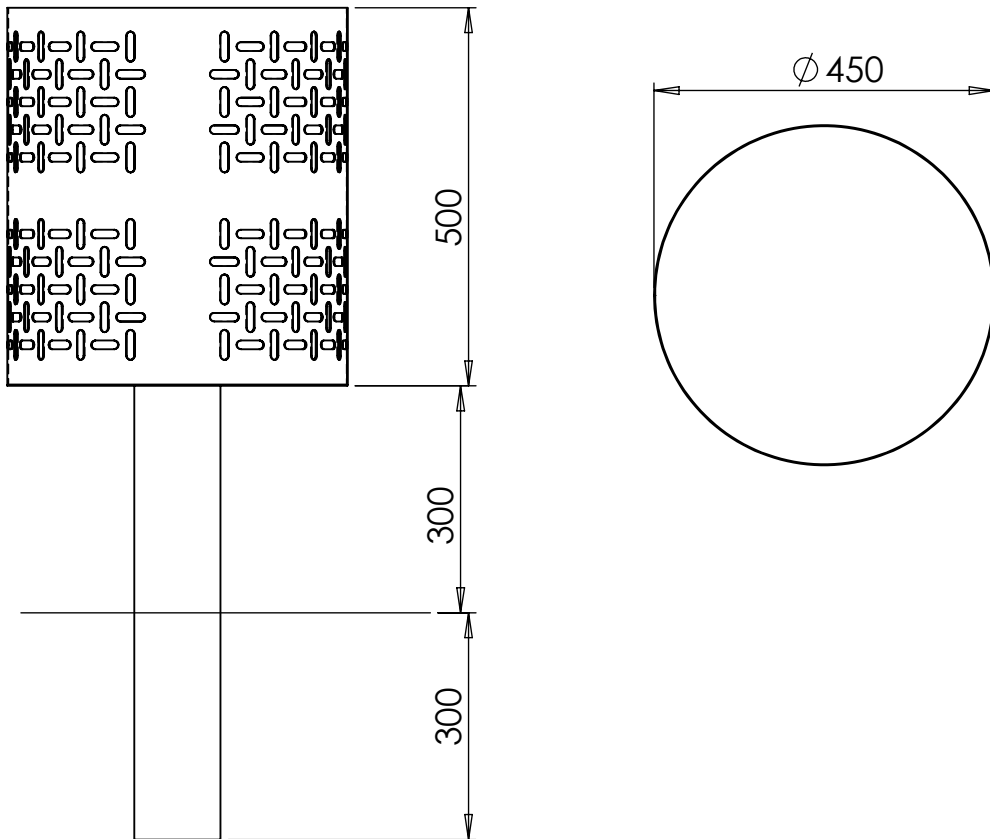

Litterbins | ASF 7004 - Pedestal Mounted

Materials:

Stainless Steel Grade 316

Finish:

Satin Brushed

Fixing:

Pedestal Root Fixing

Liner:

Supplied with sheet metal liner with handles

Optional Extras:

Above or Below Ground Fixing available.
Other Finishes include; High Polish, Bead Blasting or Polyester Powder Coating in RAL Colour