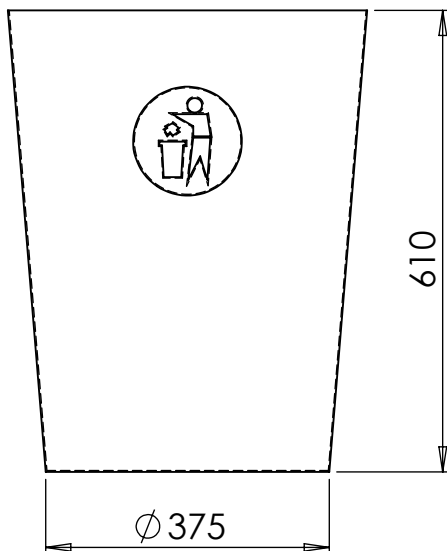

Litterbins | ASF 7005 - Wall Mounted

Materials:

Stainless Steel Grade 316

Finish:

Satin Brushed

Fixing:

Wall Mounted Bracket for resin bolt fixing

Liner:

Supplied with sheet metal liner with handles

Optional Extras:

Above or Below Ground Fixing available.
Other Finishes include; High Polish, Bead Blasting or Polyester Powder Coating in RAL Colour