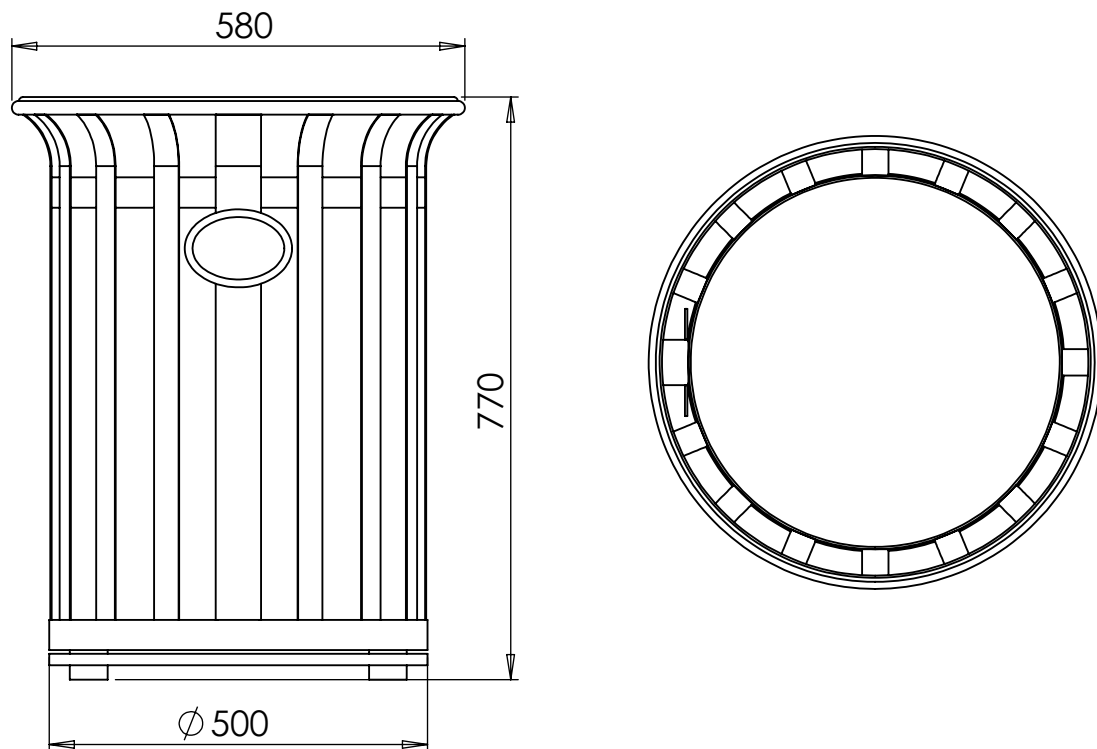

Litterbins | ASF 7006 - Floor Mounted

Materials:

Stainless Steel Grade 316

Finish:

Satin Brushed with alternative panels highly polished to provide contrast

Fixing:

Above Ground Fixing via resin anchor bolts

Liner:

Supplied with sheet metal liner with handles

Optional Extras:

Above or Below Ground Fixing available.
Other Finishes include; High Polish, Bead Blasting or Polyester Powder Coating in RAL Colour