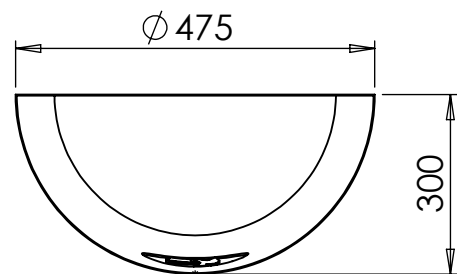

Litterbins | ASF 7005 - Wall Mounted

Materials:

Stainless Steel Grade 316

Finish:

Satin Brushed

Fixing:

Wall Mounted Bracket for resin bolt fixing

Liner:

Supplied with sheet metal liner with handles

Optional Extras:

Above or Below Ground Fixing available.
Other Finishes include; High Polish, Bead Blasting or Polyester Powder Coating in RAL Colour