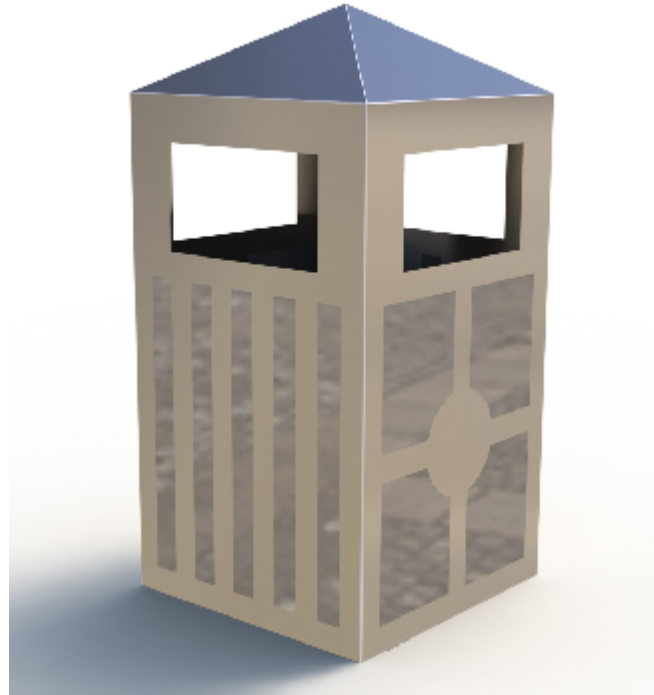

## Litterbins I ASF 7000

**Materials:**

Stainless Steel Grade 316

**Finish:**

Satin Brushed

**Fixing:**

Root Fixing Legs for below ground fixing

**Liner:**

## Litterbins I ASF 7001

**Materials:**

Stainless Steel Grade 316

**Finish:**

Satin Brushed

**Fixing:**

Root Fixing Legs for below ground fixing

**Liner:**

## Litterbins | ASF 7002 - Floor Mounted

**Materials:**

Stainless Steel Grade 316

**Finish:**

Satin Brushed with alternate panels highly polished to provide contrast

**Fixing:**

Above Ground Fixing via resin anchor bolts