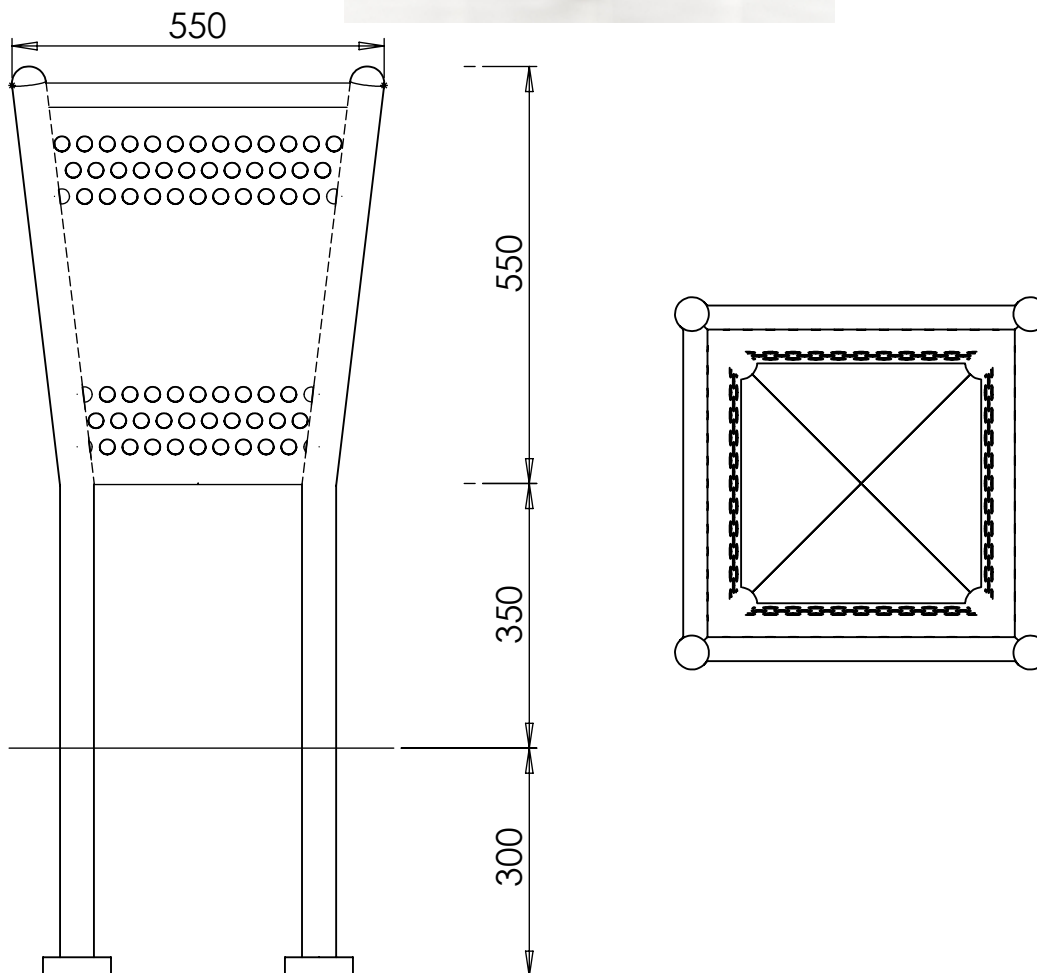

Litterbins I ASF 7001

Materials:

Stainless Steel Grade 316

Finish:

Satin Brushed

Fixing:

Root Fixing Legs for below ground fixing

Liner:

Supplied with sheet metal liner with handles

Optional Extras:

Above or Below Ground Fixing available.
Other Finishes include; High Polish, Bead Blasting or Polyester Powder Coating in RAL Colour