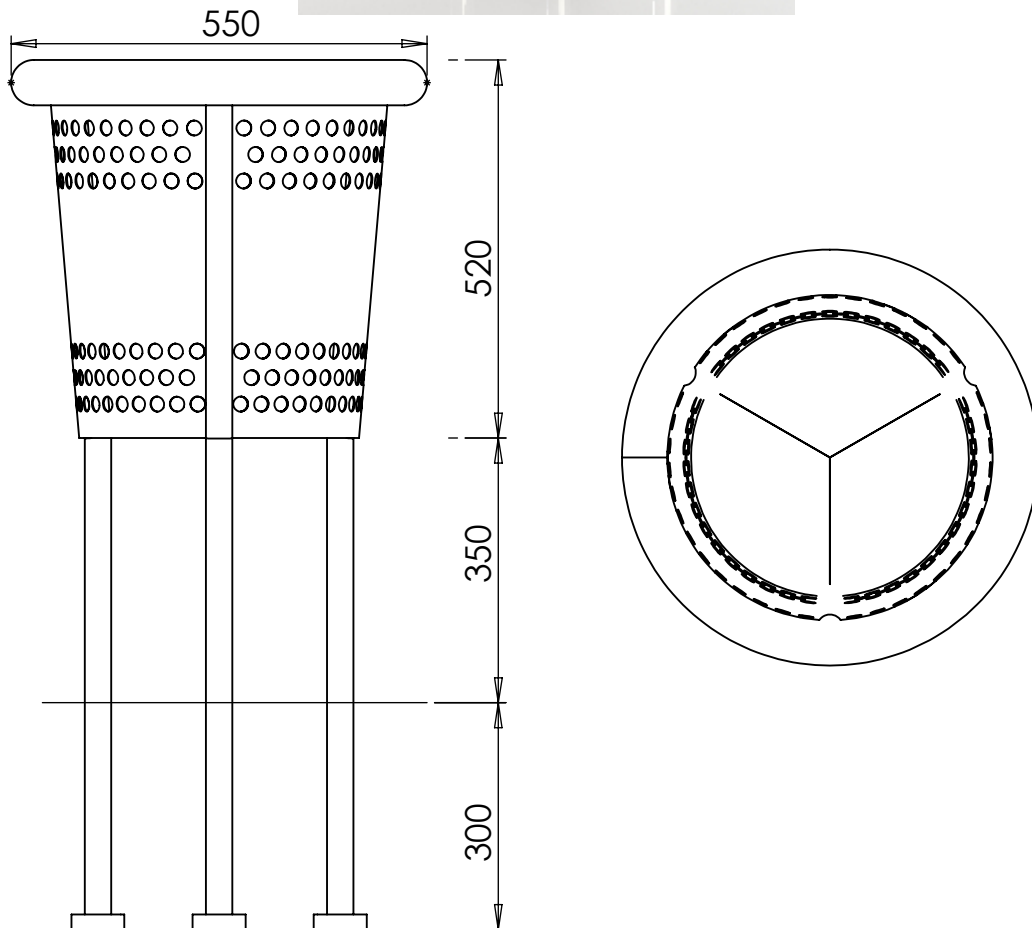

## Litterbins I ASF 7000

**Materials:**

Stainless Steel Grade 316

**Finish:**

Satin Brushed

**Fixing:**

Root Fixing Legs for below ground fixing

**Liner:**